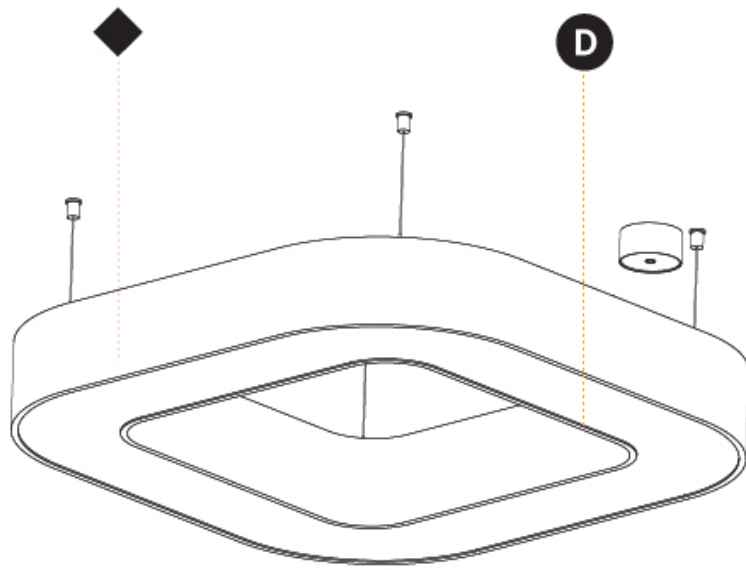

GLORIOUS QUANTUM SUSPENSION

A30211-

PROJECT	_____
TYPE	_____
SPECIFIER	_____
QUANTITY	_____
DATE	_____